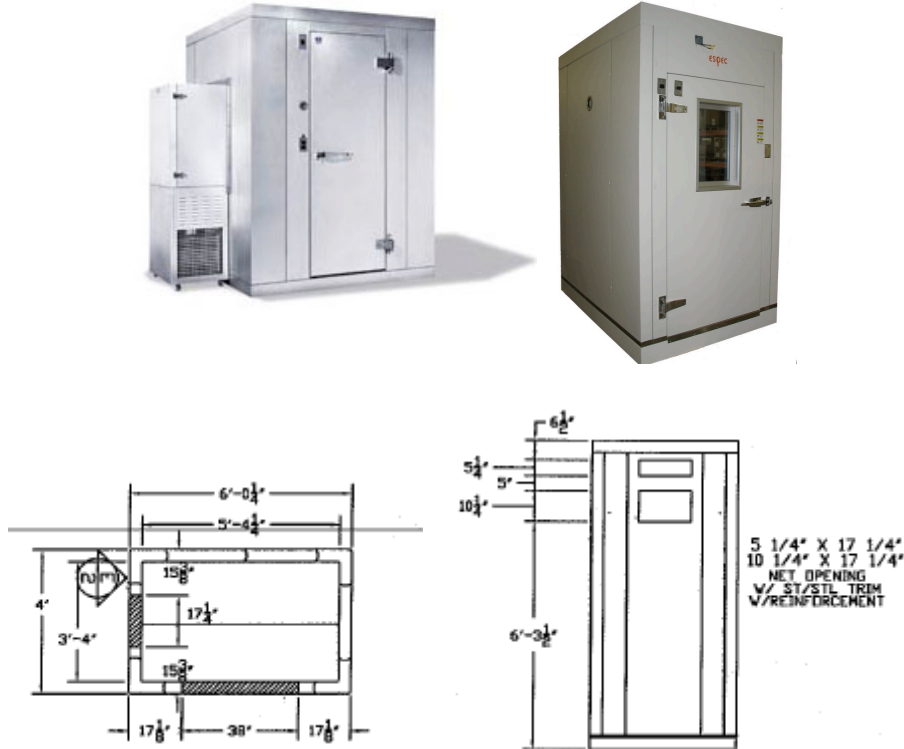

# Introducing the " Econ-Shelter "

Small enough to be a cabinet, but large enough for a full 7' rack and to work inside the structure!! KD (knocked down)

A complete unit with door and reinforced openings. All you add is the waveguide panel, electrical, and AC unit!!

4' x 6' x 8' **delivered for \$3995** (anywhere in the 48 states)

**Dimensions:**

External (O.D.): 6' 0" x 4' 0" x 8' 0" - w x d x h  
 Internal (I.D.): 5' 4" x 3' 4" x 7' 4" - w x d x h  
 Volume: 130 ft<sup>3</sup>