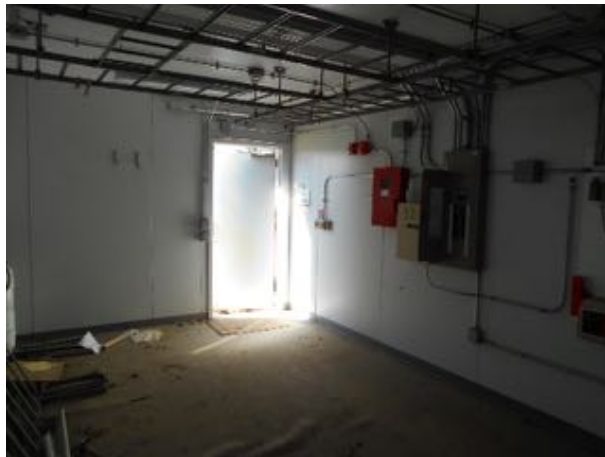

# 12 x 20' Enviro Metal Shelter

**\$6995 ( new \$45,300 )**

- Needs some TLC but overall not in bad shape
- Has door damage and some exterior metal skin damage
- Pics available of everything
- Upper & lower waveguide entry panel locations
- Price includes crane loading'
- In stock and ready to ship ID #10
- Central USA location